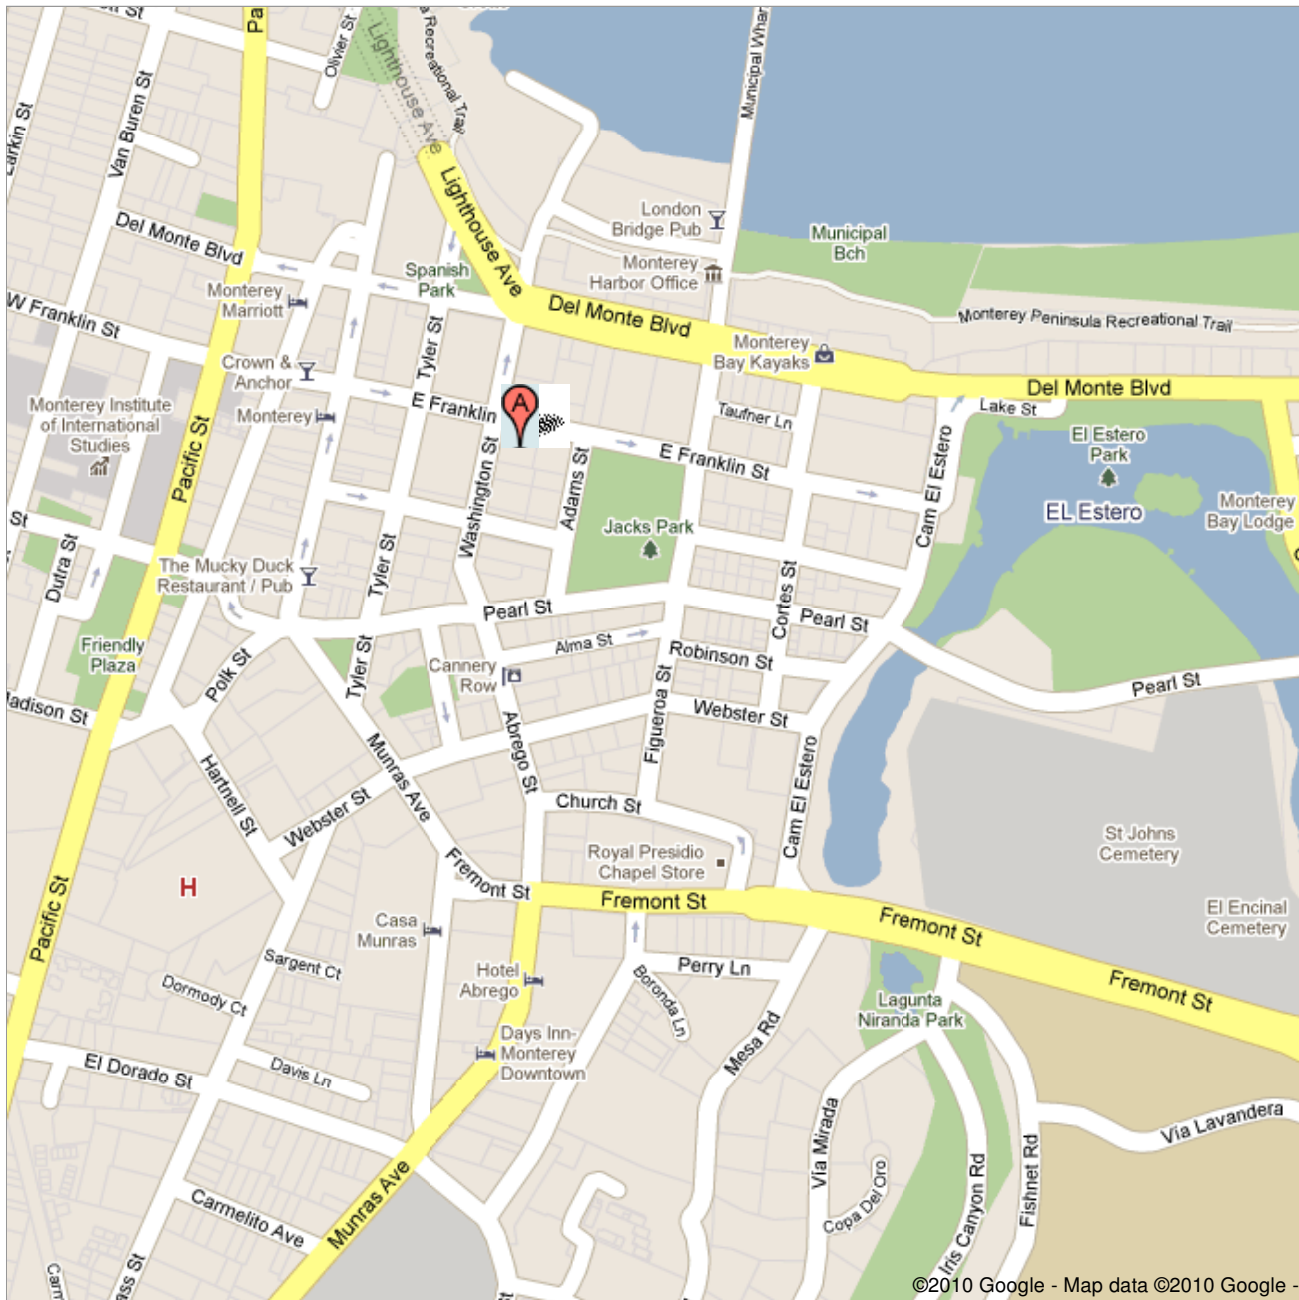

Address **409 Washington St**
Monterey, CA 93940

Notes From PG:
Lighthouse through tunnel,
R on Tyler Street, L on
Bonifacio Plaza, L on
Washington.
From Hwy 68:
First Mty exit Fremont, R on
Camino El Estero, L on
Webster, R on Abrego
merges into Washington.

©2010 Google - Map data ©2010 Google -